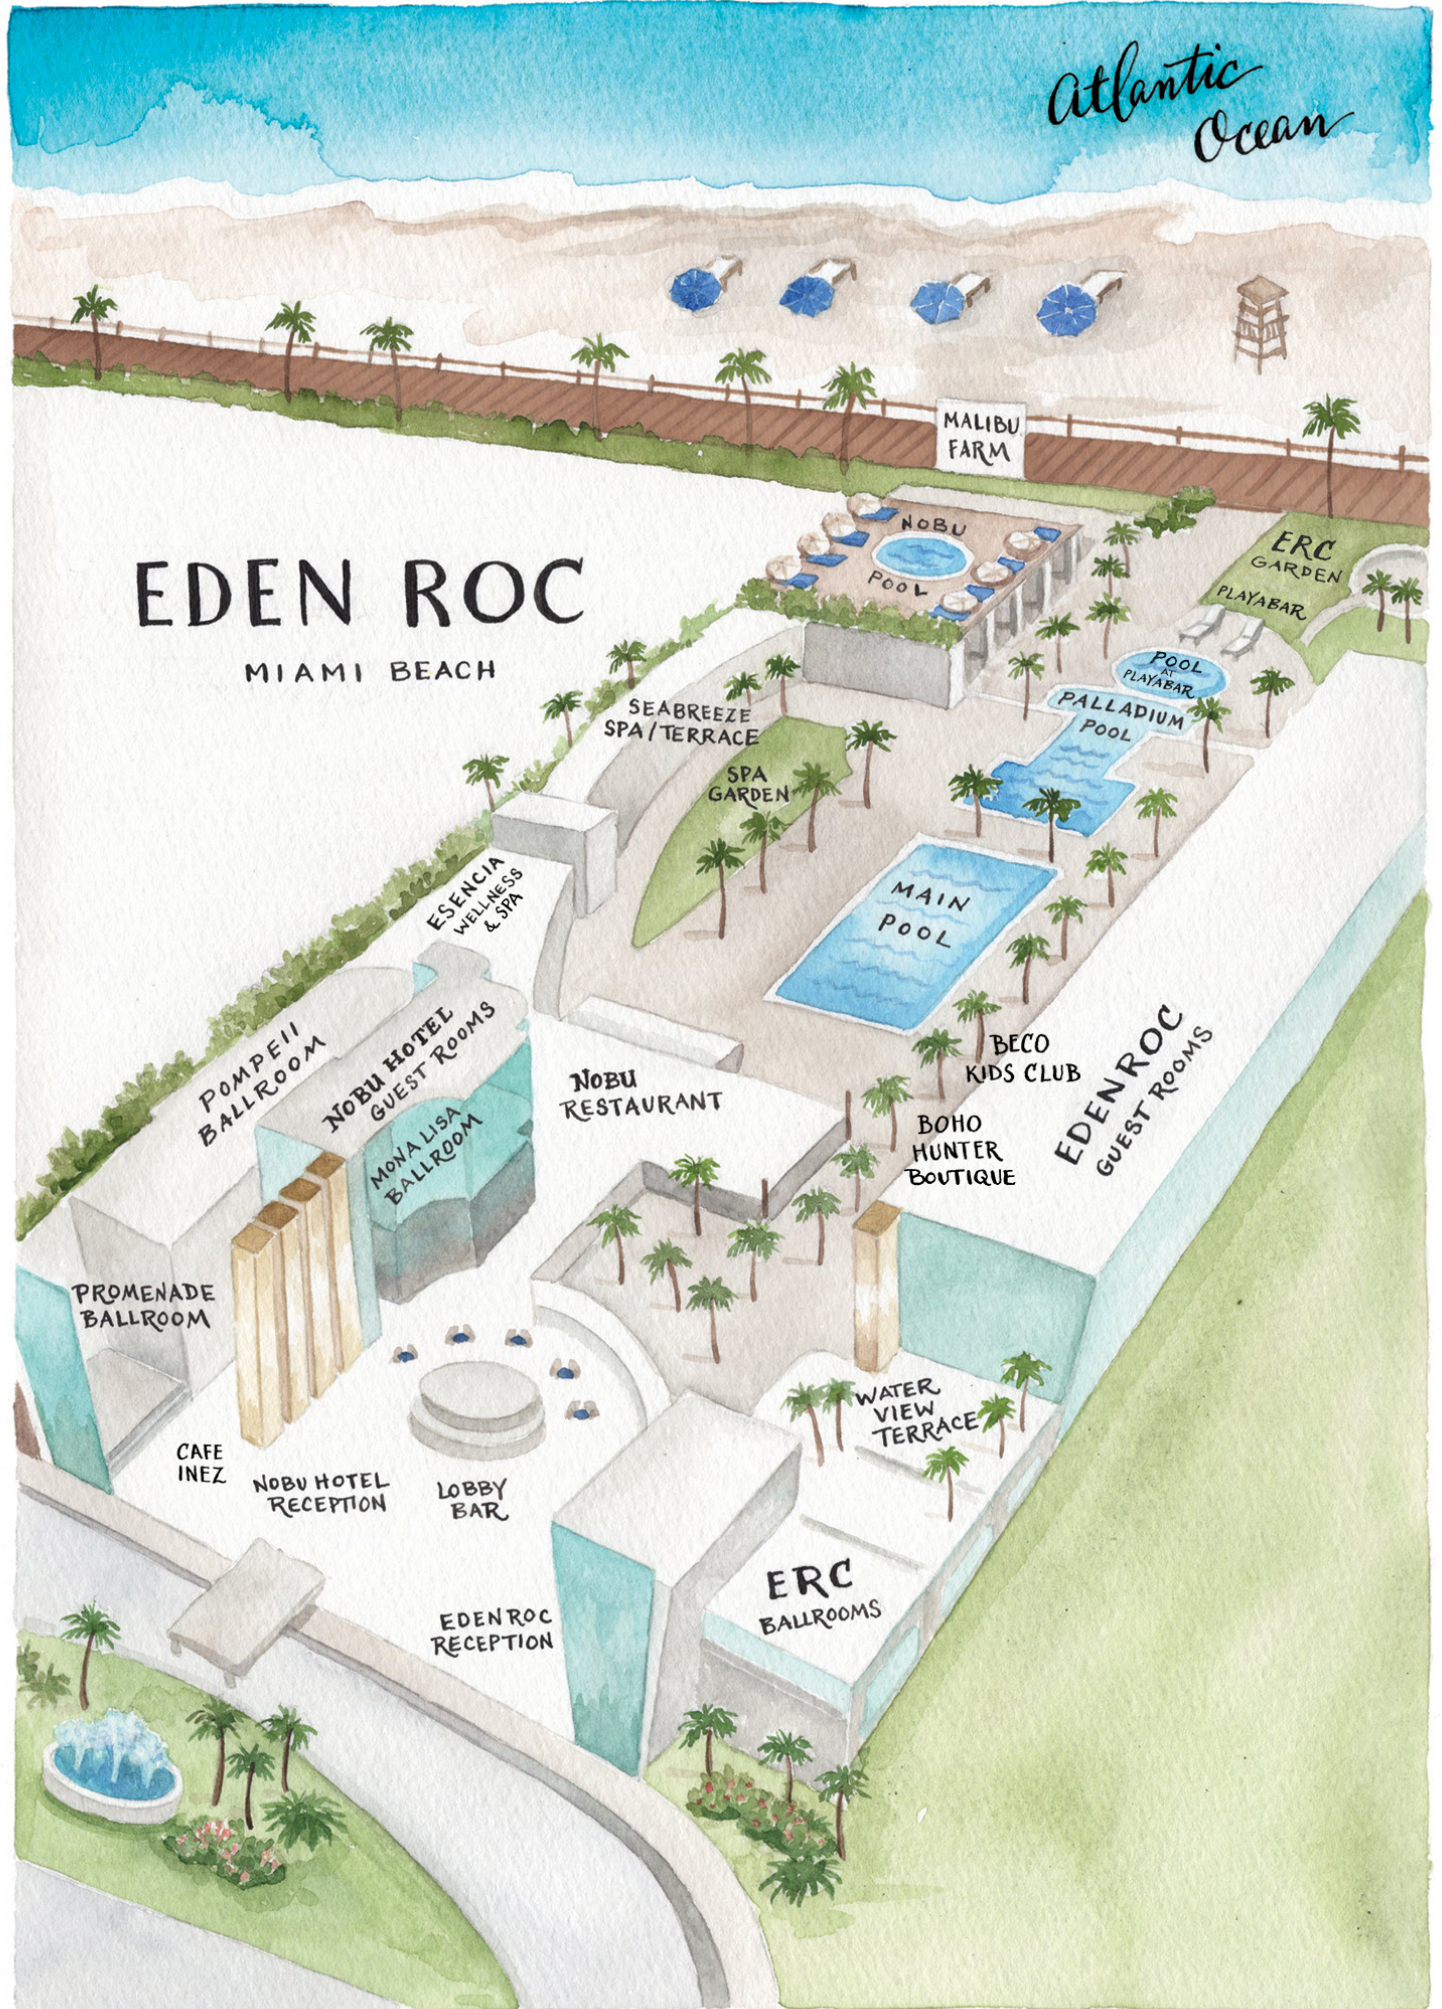

Atlantic Ocean

EDEN ROC

MIAMI BEACH

MALIBU FARM

NOBU POOL

ERC GARDEN PLAYBAR

POOL AT PLAYBAR

PALLADIUM POOL

SEABREEZE SPA/TERRACE

SPA GARDEN

MAIN POOL

ESENCIA WELLNESS & SPA

POMPEII BALLROOM

NOBU HOTEL GUEST ROOMS

MONA LISA BALLROOM

NOBU RESTAURANT

BECO KIDS CLUB

BOHO HUNTER BOUTIQUE

EDENROC GUEST ROOMS

PROMENADE BALLROOM

CAFE INEZ

NOBU HOTEL RECEPTION

LOBBY BAR

WATER VIEW TERRACE

EDENROC RECEPTION

ERC BALLROOMS